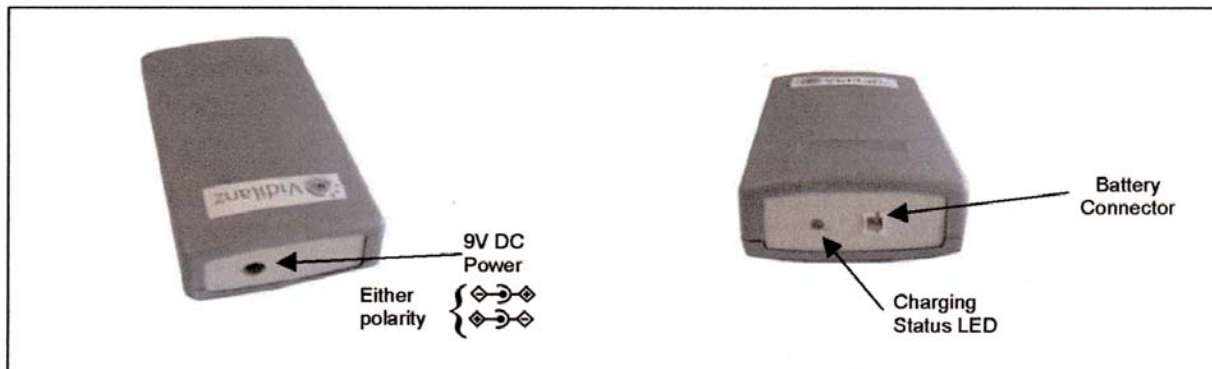

Vidilanz - Rapid Battery Charger

MBS-BC1-01 Vidilanz Rapid Battery Charger

The MBS-BC1-01 is an intelligent Li-Ion battery charger for use with the Vidilanz Standalone surveillance cameras. It is designed to charge either the backup battery pack (MBS-BP1-02) or the high capacity battery pack (MBS-BP2-01).

□ FEATURES

- Intelligent charging with charger status LED display.
- Integrated 4 phase cell conditioning for deeply discharged batteries.
- Compact, lightweight and portable.

WARNING: THIS CHARGER MUST ONLY BE USED WITH THE RECOMMENDED VIDILANZ LI-ION BATTERIES. ATTEMPTING TO CHARGE ANY OTHER TYPE OF BATTERY MAY RESULT IN THE BATTERY EXPLODING OR BEING PERMANENTLY DAMAGED.

□ SYSTEM DESCRIPTION

□ SPECIFICATIONS

Charging Time for MBS-BP1-02 (0.6 Ah BU Battery pack)	Approximately 2 hours
Charging Time for MBS-BP2-01 (3 Ah HC Battery pack)	Approximately 10 hours
Maximum Charging Current	400 mA
External Power Supply	9 VDC 1A Regulated (Plug tip polarity + or -)
Case Dimensions	90 x 50 x 25 mm
Weight	44g
Operating Temperature	0°C to 40°C