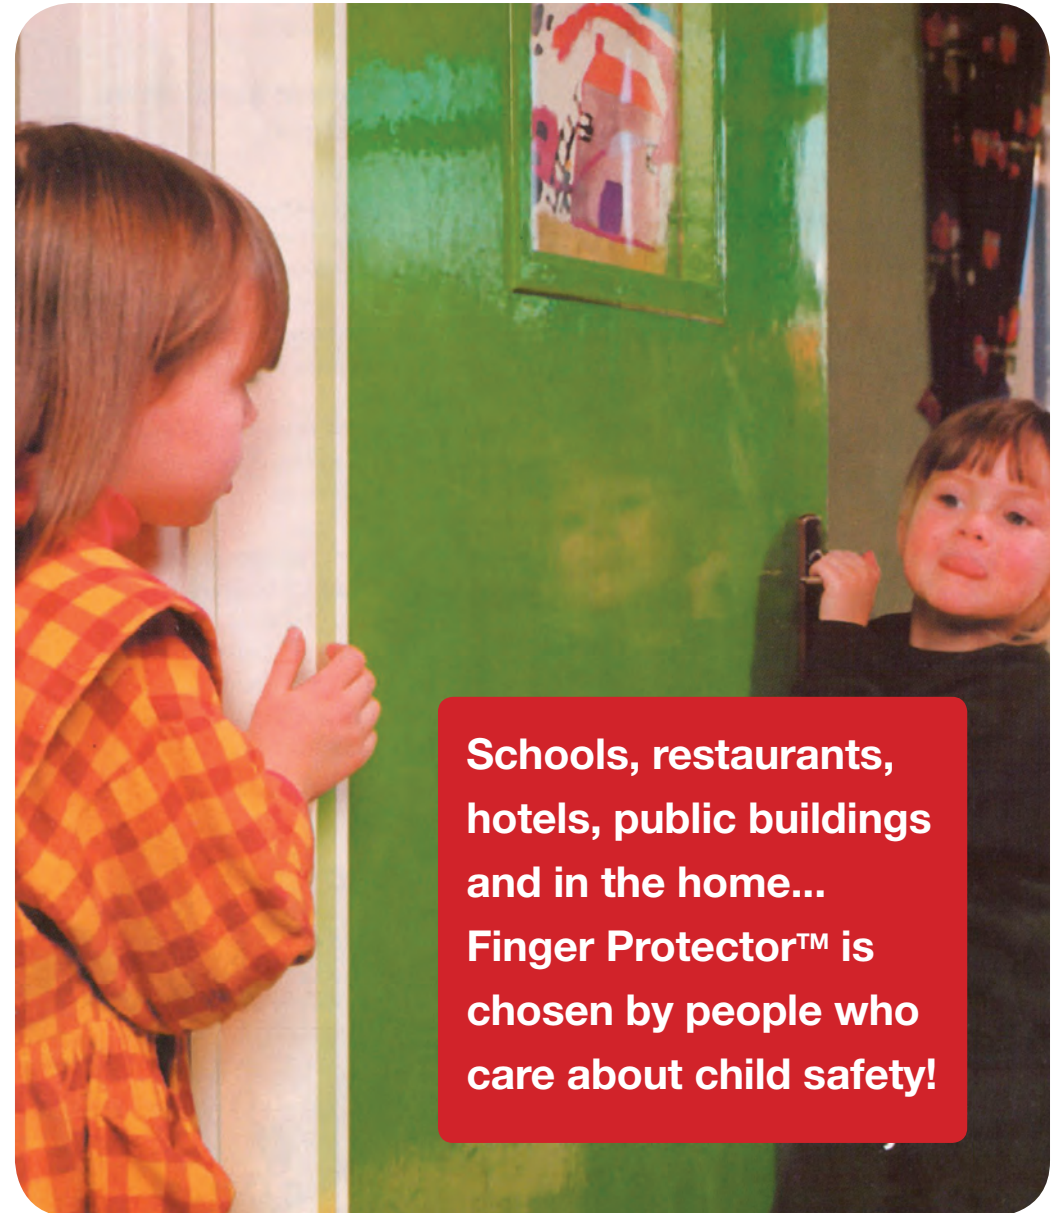

- **Quick and easy to install**
Can be fitted in less than a minute with no special DIY skills or tools.

- **Fits all doors**
The only universal design that is totally effective without hindering operation of all types of; standard, rising and pivot hinge doors - even 180° opening.

- **Affordable**
The best costs less. Simplicity in design makes Finger Protector™ more effective at a much lower cost than clumsy alternatives.

- **Peace of mind**
Backed by a 5 year manufacturers warranty. Once fitted, Finger Protector™ will give many years of safety protection and maintenance free service.

How serious is the risk?

- **32,000 lb of pressure**
The guillotine effect of a closing door can horribly mutilate fingers, causing permanent damage, even amputation.

- **40,000 accidents a year**
The Government's estimate of the number of accidents requiring hospital treatment as a result of fingers trapped in doors.

You can **stop** it happening

Schools, restaurants, hotels, public buildings and in the home... Finger Protector™ is chosen by people who care about child safety!