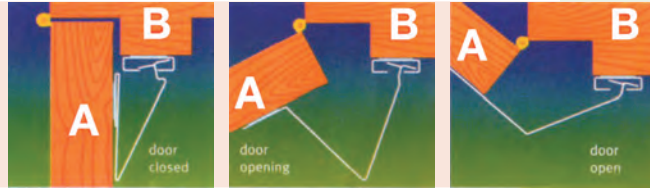

Finger Protector™ at Work

Finger Protector™ is designed to allow easy access to the hinge area for maintenance and decoration

- **Proven effectiveness**

Used exclusively by Tesco, McDonald's and TGI Friday's restaurants and many major private and public organisations and schools for round the clock safety protection