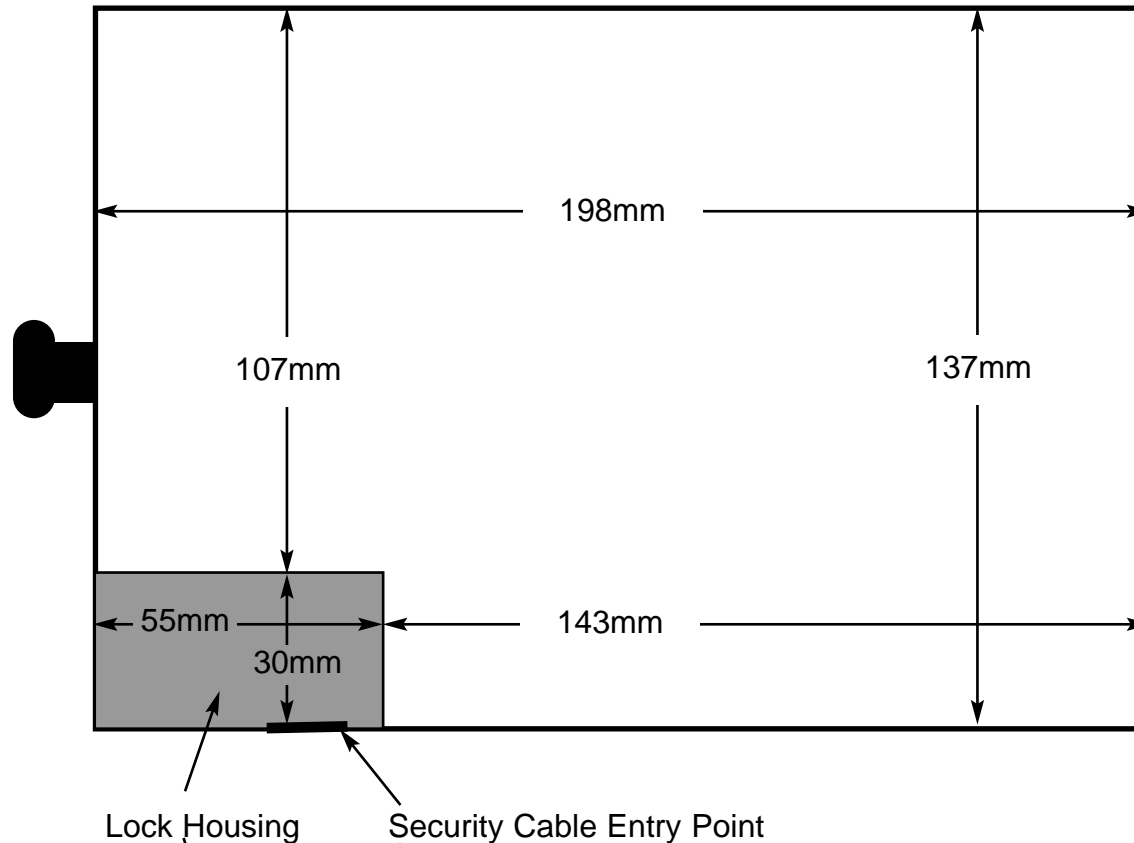

Satnav Safe - Internal Dimensions Guide

Top View

Side View

The internal surfaces of the Satnav Safe are lined with a non scratch padding to offer protection to the items placed within it.

The dimensions shown on this diagram represent the usable space within the safe, excluding the padding.

Please Note:

The lock housing / security cable locking point takes up a small area (55 x 30mm) of the slide out safe drawer as shown by the shaded area on the diagram.